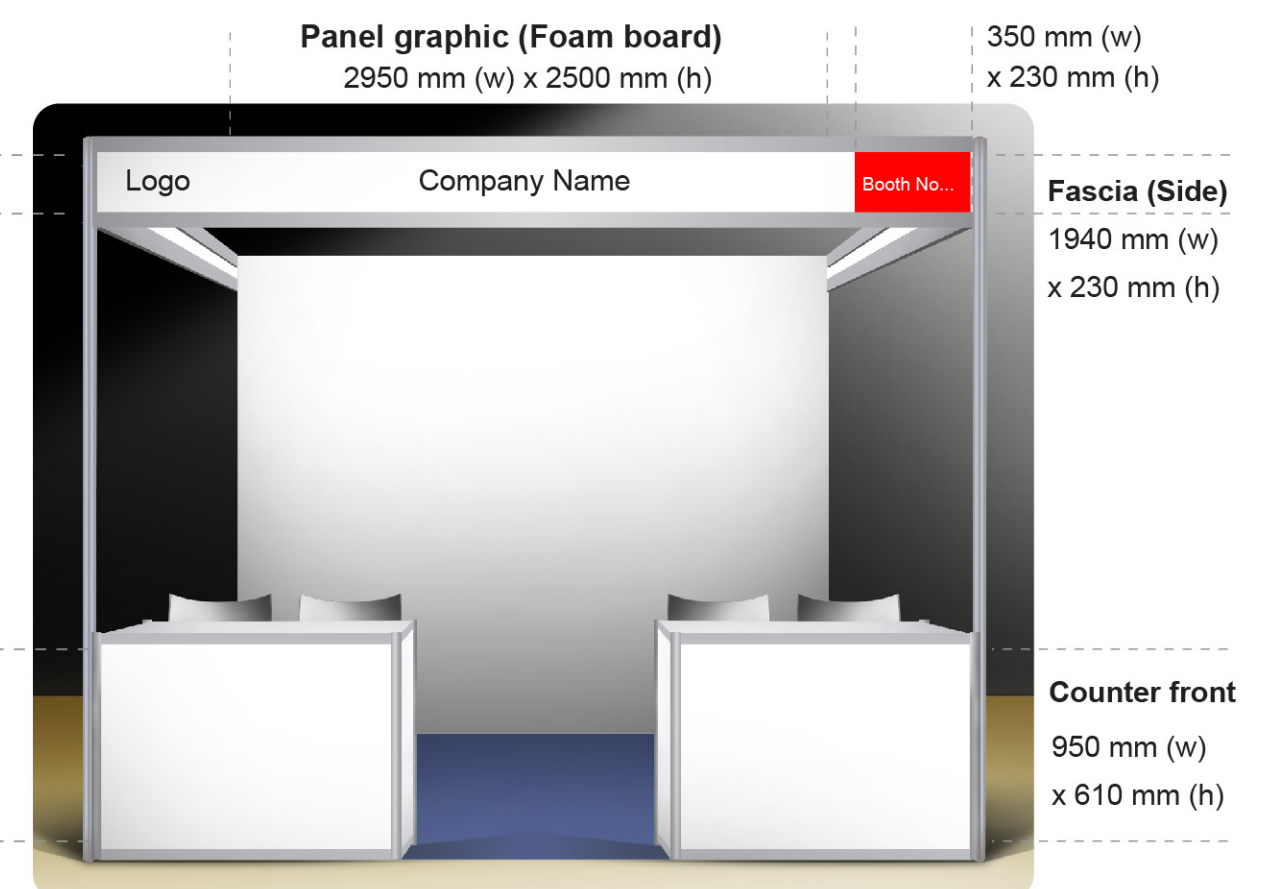

## Booth with 2 panels (open left)

## Booth with 2 panels (open right)

## Booth with 3 panels

## Standard Exhibition Booth (size 3.0m x 2.0m) Includes:

- 2 or 3 panels.
- Printable area is 295 cm x 250 cm (2,950 mmW x 2,500 mmH)
- Side panel printable area is 194 cm x 250 cm (1,940 mmW x 250 mmH)
- Fascia (Front) Panel size: 293 cm x 23 cm (2,930 mmW x 230 mmH, the height of words or logos should be within 0.2m)
- Fascia (Side) for Corner booth Panel size: 194 cm x 23 cm (1,940 mmW x 230 mmH, the height of words or logos should be within 0.2m)
- All fascias will be standardized and will only display your company's LOGO, NAME, and BOOTH NUMBER only.
- 2 tables with printable front. Printable area is 95 cm x 61 cm (950 mmW x 610 mmH)
- 4 Chairs inside booth plus 4 chairs for guests
- Booth lighting
- Power socket
- Booth carpeting
- 1 waste bin