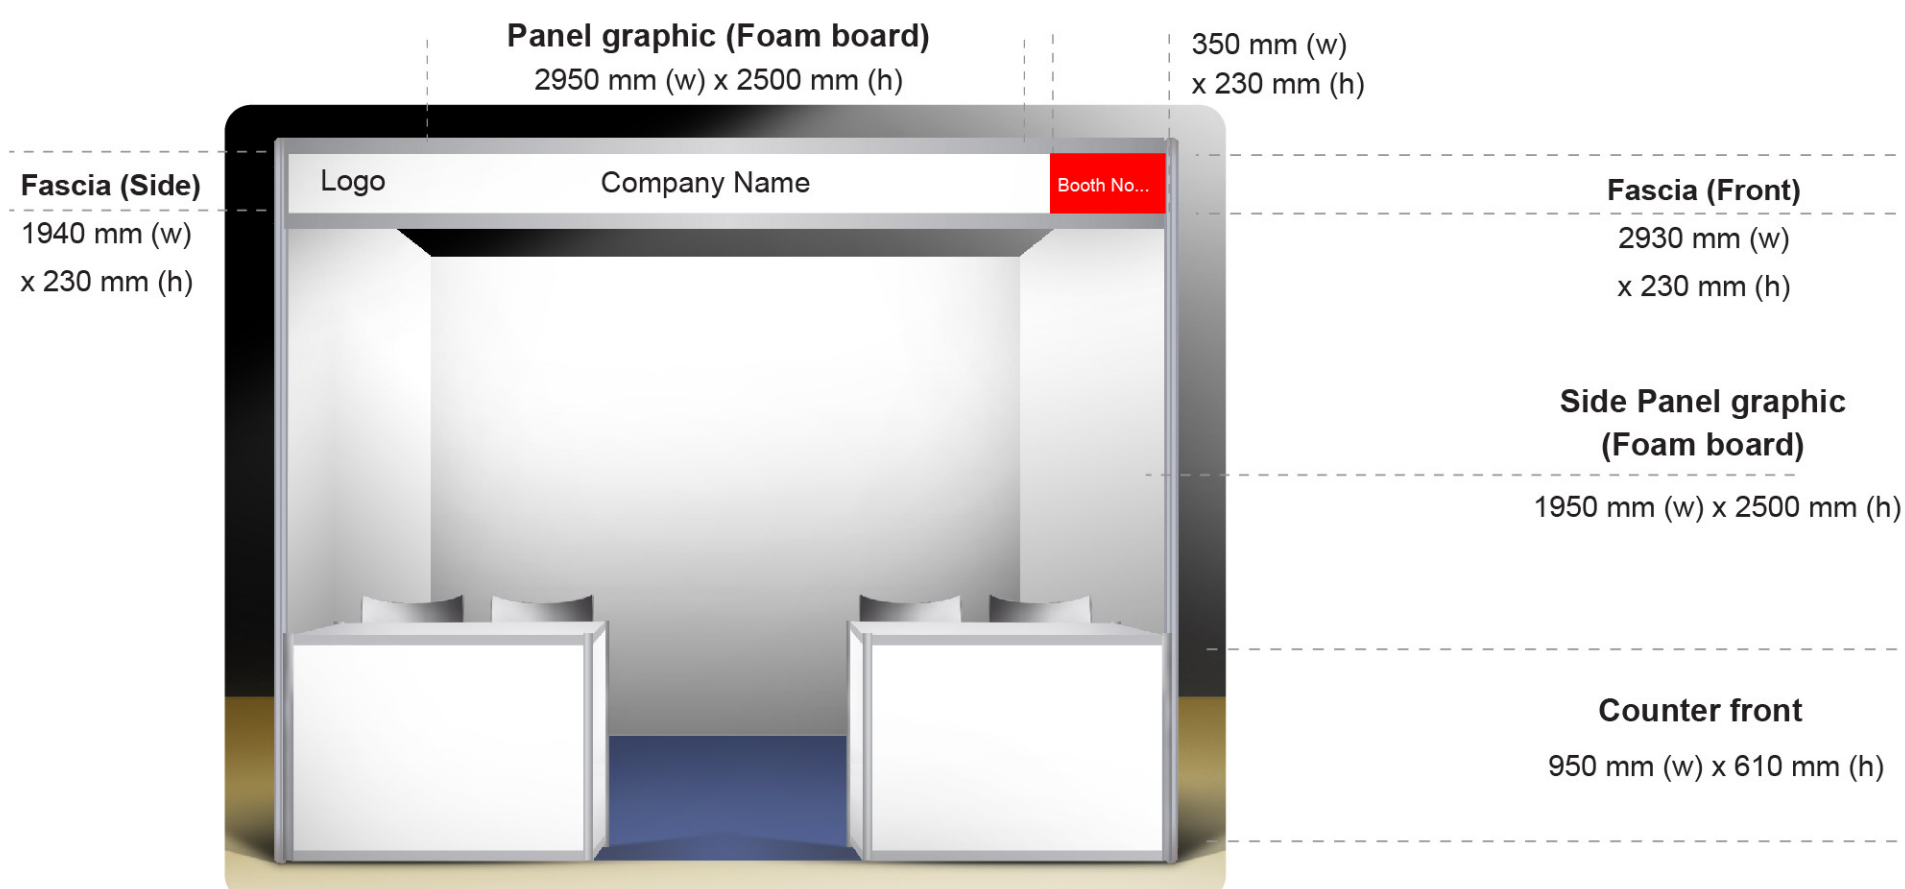

Booth with 3 panels