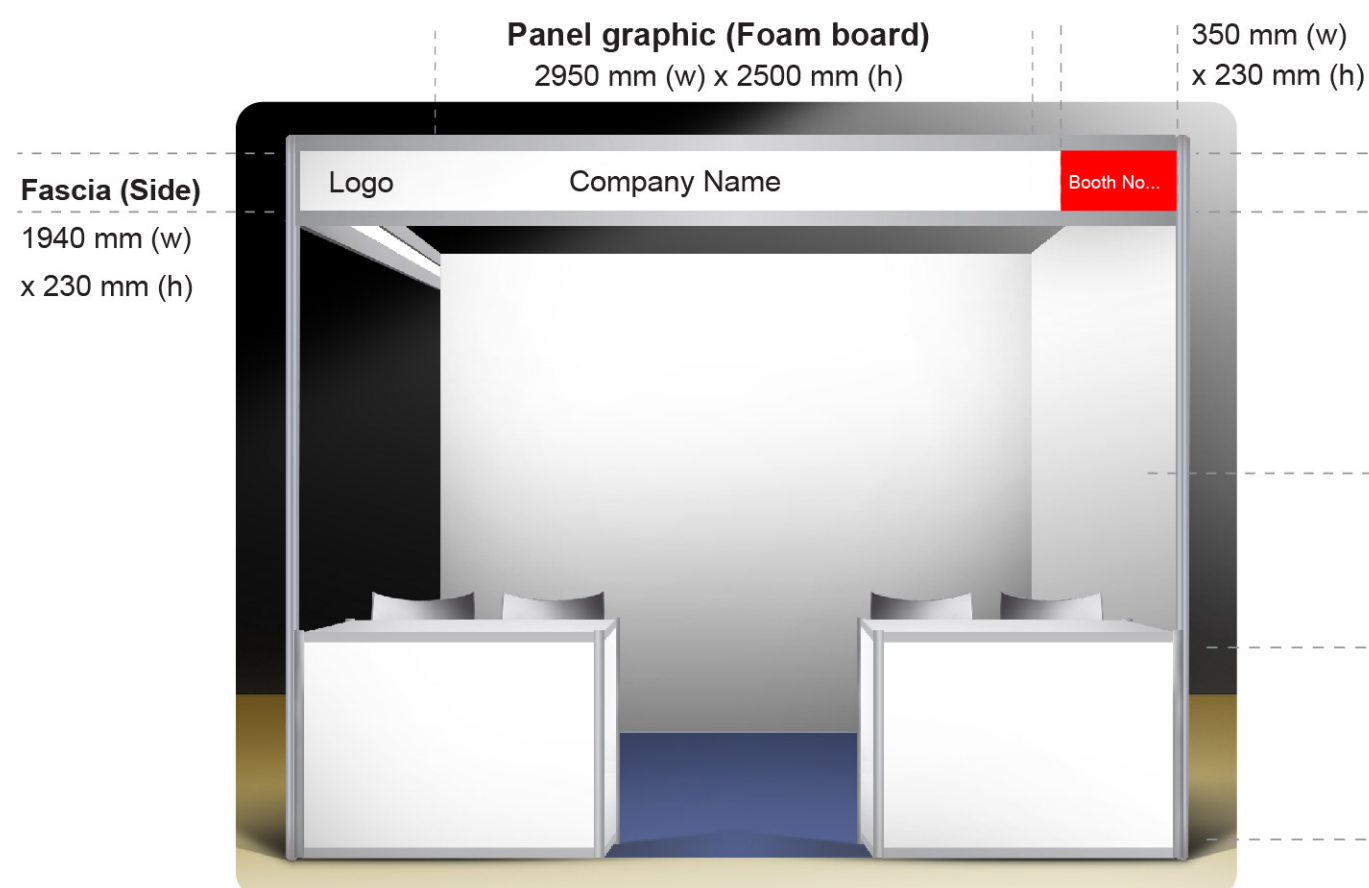

# Standard Exhibition Booth

## Booth with 2 panels (open left)

## Booth with 2 panels (open right)

## Standard Exhibition Booth (size 3.0m x 2.0m) Includes:

- 2 or 3 panels.
- Printable area is 295 cm x 250 cm (2,950 mmW x 2,500 mmH)
- Side panel printable area is 194 cm x 250 cm (1,940 mmW x 250 mmH)
- Fascia (Front) Panel size: 293 cm x 23 cm (2,930 mmW x 230 mmH, the height of words or logos should be within 0.2m)
- Fascia (Side) for Corner booth Panel size: 194 cm x 23 cm (1,940 mmW x 230 mmH, the height of words or logos should be within 0.2m)
- All fascias will be standardized and will only display your company's LOGO, NAME, and BOOTH NUMBER only.
- 2 tables with printable front. Printable area is 95 cm x 61 cm (950 mmW x 610 mmH)
- 4 Chairs inside booth plus 4 chairs for guests
- Booth lighting
- Power socket
- Booth carpeting
- 1 waste bin