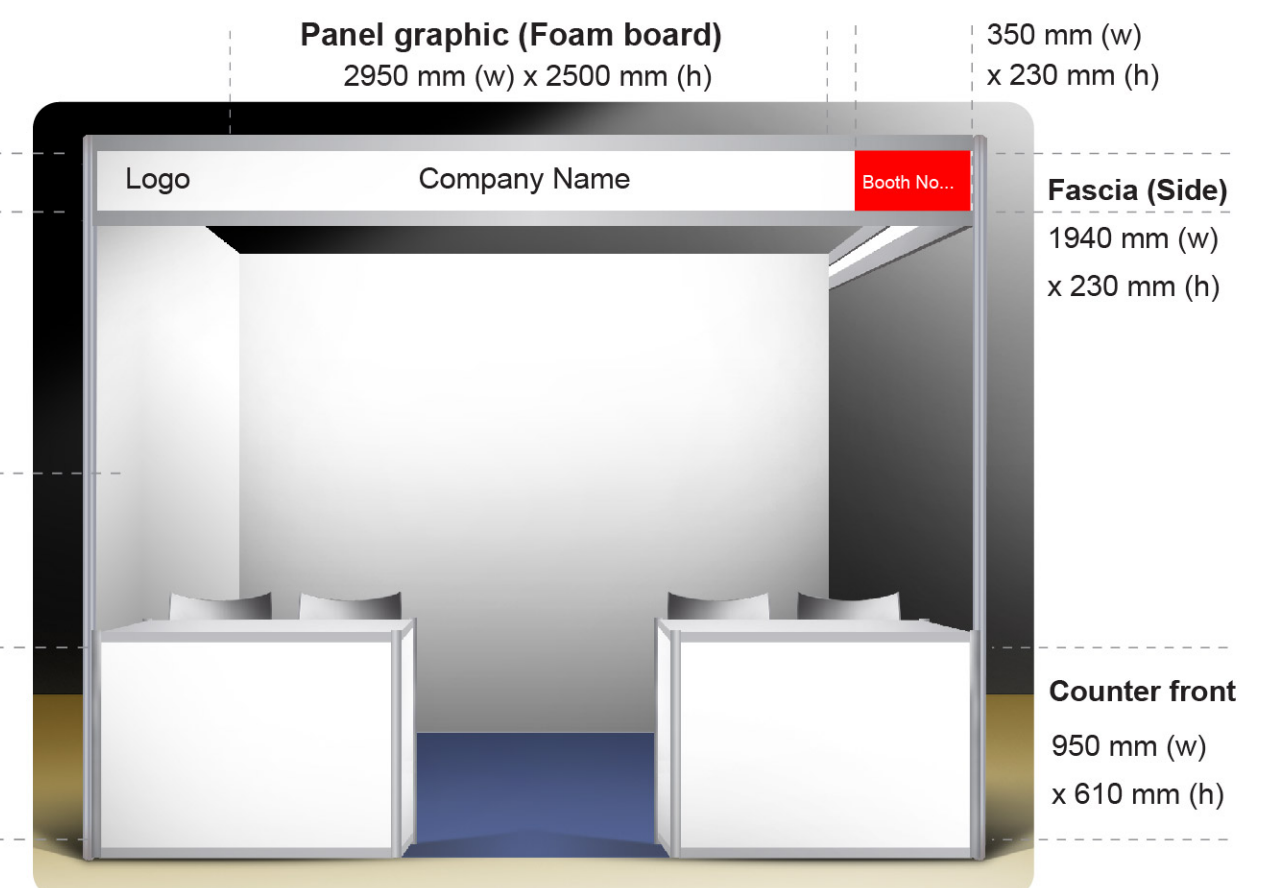

# Standard Exhibition Booth

## Booth with 2 panels (open left)

## Booth with 2 panels (open right)

## Standard Exhibition Booth (size 3.0m x 2.0m) Includes:

- 2 or 3 panels.
- Printable area is 295 cm x 250 cm (2,950 mmW x 2,500 mmH)
- Side panel printable area is 194 cm x 250 cm (1,940 mmW x 250 mmH)
- Fascia (Front) Panel size: 293 cm x 23 cm (2,930 mmW x 230 mmH, the height of words or logos should be within 0.2m)
- Fascia (Side) for Corner booth Panel size: 194 cm x 23 cm (1,940 mmW x 230 mmH, the height of words or logos should be within 0.2m)
- All fascias will be standardized and will only display your company's LOGO, NAME, and BOOTH NUMBER only.
- 2 tables with printable front. Printable area is 95 cm x 61 cm (950 mmW x 610 mmH)
- 4 Chairs inside booth plus 4 chairs for guests
- Booth lighting
- Power socket
- Booth carpeting
- 1 waste bin